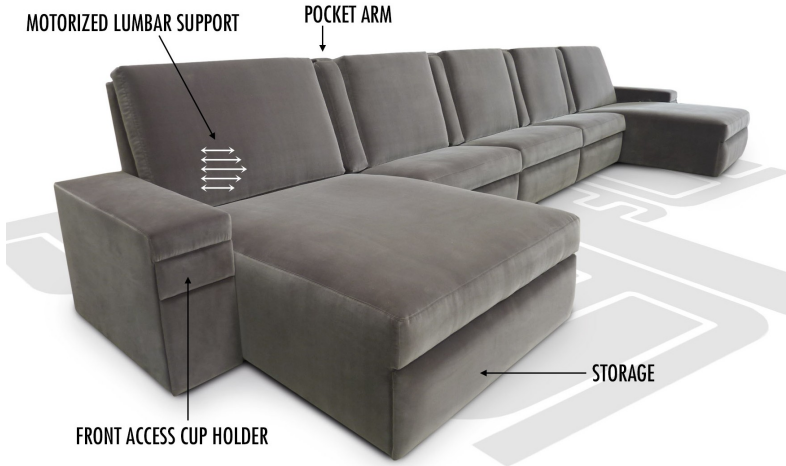

FORTRESS

SEATING

SUMMER 2014
ACCESSORIZE ! - ISSUE 39

OFF BROADWAY NEWS

We've Got Your Back!

Everything you need at your fingertips

You have adjusted the lumbar in your car...now get equal comfort in your theater chair. With the touch of a button, the motorized lumbar pillow provides just the right amount of support. Featured is the Bel Aire Sectional combining a variety of concealed accessories to produce a comfortable and unique piece of furniture.

SOHO Euro Bed - Really Comfortable Bed; Beautiful Sofa ... Seat cushions tuck away and mattress inflates in 3 minutes; Available in full and queen sizes

Lexington Chair of the Month

The logo makes this a one-of-a-kind chair

Brass soft touch switch ... matches cup holder

Ottoman with mahogany interior and sliding tray

Stainless cup holder & switches

Visit Media Room Furniture Options - [click here](#)